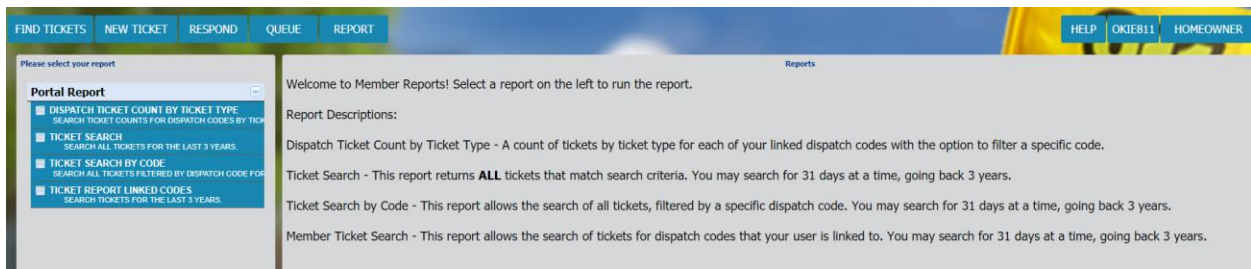

OKIE811 Portal

Ticket Search By Code Tutorial

www.okie811.org

Ticket Search By Code Tutorial

OKIE811 wants to make it easier for members to access the data needed using real time reports. If you want to search for an existing ticket, view your ticket counts or pull a report of ticket details, it's quick and effortless. This tutorial will guide you through the process of running each report.

To run a report, you must first **LOGIN** to your account at top right corner of the page

Click on **REPORT** at the top left corner of the page

From the reports page, you will see a list of the reports and a description of each report.

The name of the report on the left side panel is how you will start the report.

Simply click on the name of the report.

Ticket Search by Code - This report allows the search of all tickets, filtered by a specific dispatch code.

You may sort the data by clicking on the column headers.

Click "Export" to export data into a .CSV file.

Ticket Number	Old Ticket Number	Ticket Type	Company Name	County*	Place
19051308260002		Normal	OKIE811	OKLAHOMA	OKLAHOMA CITY
19051010270002		Normal	OKIE811	OKLAHOMA	JONES
19051010220001		Normal	OKIE811	OKLAHOMA	OKLAHOMA CITY
19050808450001		Normal	OKIE811	OKLAHOMA	OKLAHOMA CITY
19043015270001		Normal	OKIE811	OKLAHOMA	OKLAHOMA CITY